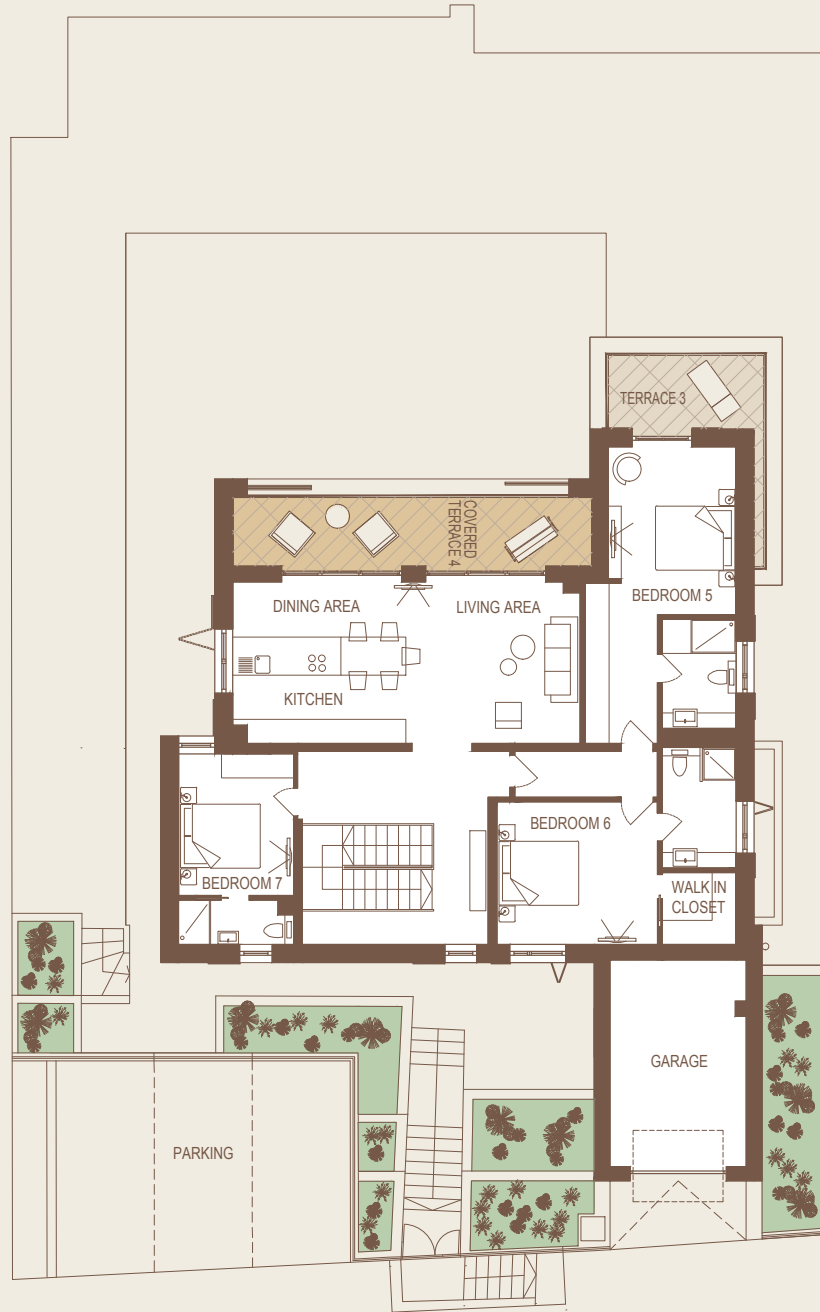

VILLA BALET

GROUND FLOOR
GROSS AREA 227 m²

VILLA BALET

FIRST FLOOR
GROSS AREA 227 m²

VILLA BALET

SECOND FLOOR
GROSS AREA 178 m²

7 BEDROOM VILLA

GROSS TOTAL AREA 632 m²